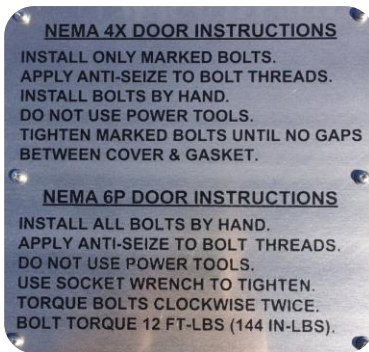

• KEY FEATURES • EXCELLENT QUALITY •

Quality Machined Cover Hinges

316 Stainless Steel Nut Inserts Installed

316 SS Nut Inserts for Captive bolts

N6P4X Door Instructions

Quality & Performance Guaranteed

Captive Bolts & Retainers, Security Padlock

Lifting Paradise & Wall Tabs

Power & Signal Cable Seals Available

Roxtec NEMA 6P IP68 Seals Available

* Roxtec is trademark of Roxtec International.

Submersible - Aluminum- NEMA 6P4X - Double Seal Enclosure