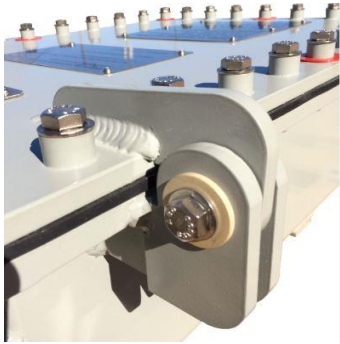

N6P4X Enclosure constructed with quality seals, aluminum 6061/5052 material, 316SS hardware, fully TIG welded and CNC precision machined for exact fit & exceptional performance for industrial applications. Call Nemaco Technology for performance solutions for your projects.

• KEY FEATURES • EXCELLENT QUALITY •

Quality Machined Cover Hinges

316 Stainless Steel Nut Inserts Installed

316 SS Nut Inserts for Captive bolts

N6P4X Door Instructions

Quality & Performance Guaranteed

Captive Bolts & Retainers, Security Padlock