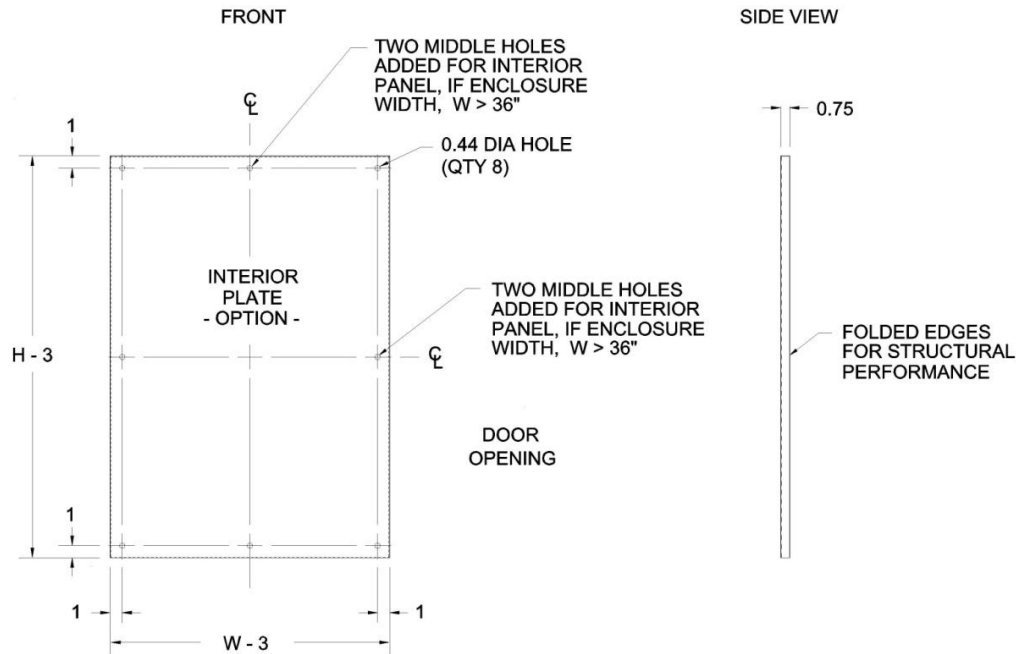

FIG. 2 - NEMA 4X - "PCE" STAINLESS STEEL ENCLOSURE - INTERIOR DIMENSIONS & HARDWARE

NEMA 4X Enclosures - Stainless - Wall Mount - 3 PT Latch

NEMACO™

Excellent Electrical Enclosures

Quality - NEMA 4X - Stainless Steel Enclosures