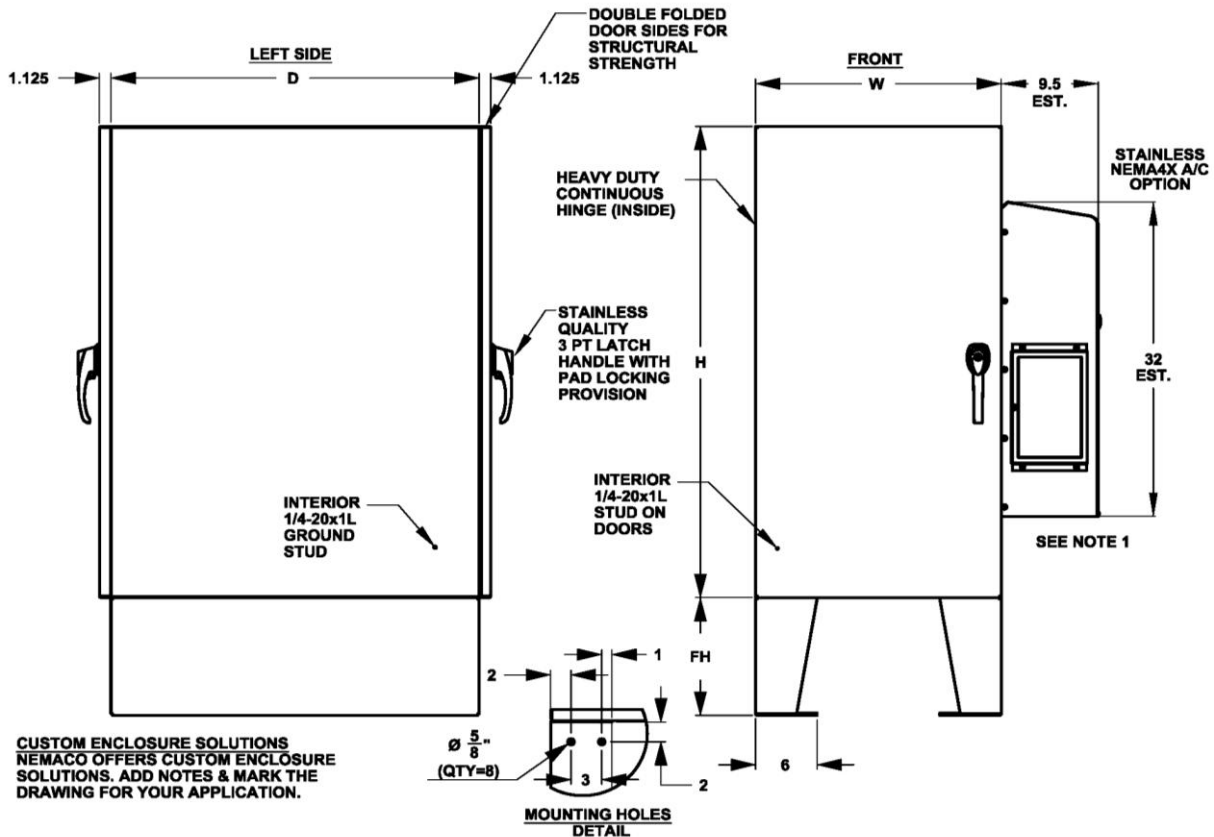

Quality - NEMA 4X - Stainless Steel Rack Server Enclosures

FIG. 1 - NEMA 4X - "PCE" STAINLESS STEEL RACK SERVER ENCLOSURE - EXTERIOR DIMENSIONS

NOTE 1. Select Air Conditioner on page 2 for proper Enclosure Sizing.