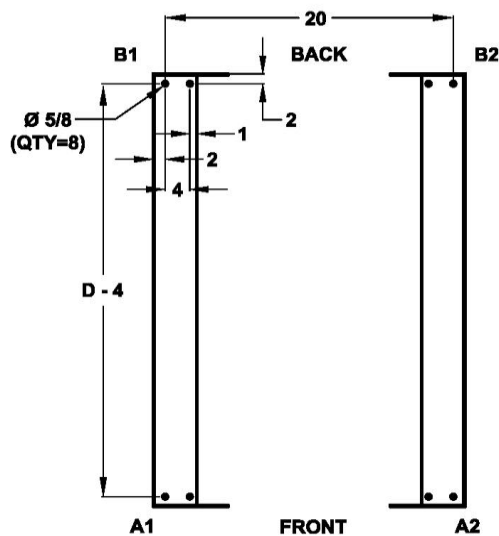

#### FLOORMOUNT FOOTING HEIGHT

FH-06 = 6" HEIGHT  
 FH-12 = 12" HEIGHT  
 FH-18 = 18" HEIGHT  
 FH-24 = 24" HEIGHT

**SECTION VIEW B - B**  
**STANDARD FLOOR MOUNT FOOTING**  
 FLOOR MOUNT HOLE DIMENSIONS  
 BOLT TO CONCRETE PAD OR TO  
 STEEL STRUCTURE