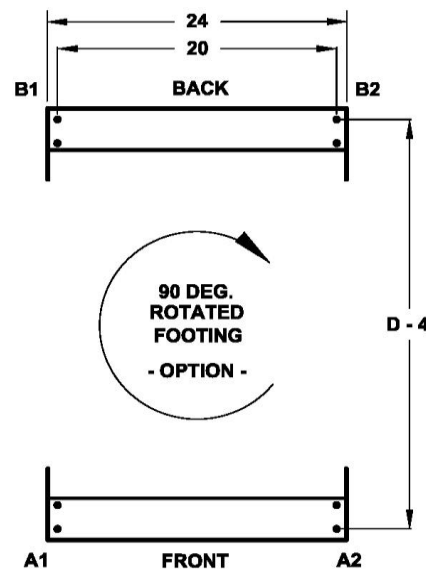

CUSTOM FOOTING DESIGN

NEMACO CAN CHANGE THE FLOOR
MOUNT DESIGN ON REQUEST.
SPECIFY THE REQUESTED
CHANGES ON THIS DRAWING

90 DEG ROTATED FOOTING - OPTION
THIS 90 DEGREE ROTATED FLOOR MOUNT
FOOTING BASE MAY BE WIDENED IN ORDER
TO PROVIDE EXTRA STABILITY & SUPPORT
FOR HEAVY EQUIPMENT

FIGURE 4 FLOORMOUNT FOOTING - CUSTOM OPTIONS AVAILABLE

Rackmount Enclosure Climate Controlled Cooling Solutions

- We offer "Smart" Air Conditioners with Remote Control Access & SCADA Ethernet Communications.
- 1,000 BTU to 20,000 BTU Air Conditioners are available with integrated heating options.

Rackmount Cabinet - Heavy Duty Shelves

- Ask Nemaco about Heavy Duty Shelves & Custom Shelves for your server rack enclosures and cabinets
- Nemaco offers "Custom" Aluminum, Stainless Steel and Powder Coated 19" Rack Shelves.

Aluminum- Outdoor Weather Proof -Rackmount - Server / SCADA - Enclosure & Cabinets - Solutions

- Call US about assisting you with - Custom - Aluminum - 19" Rackmount Enclosures & Cabinets
- We offer Powder Coated Aluminum Cabinets for Telecommunications, SCADA & 19" Server Rack Equipment