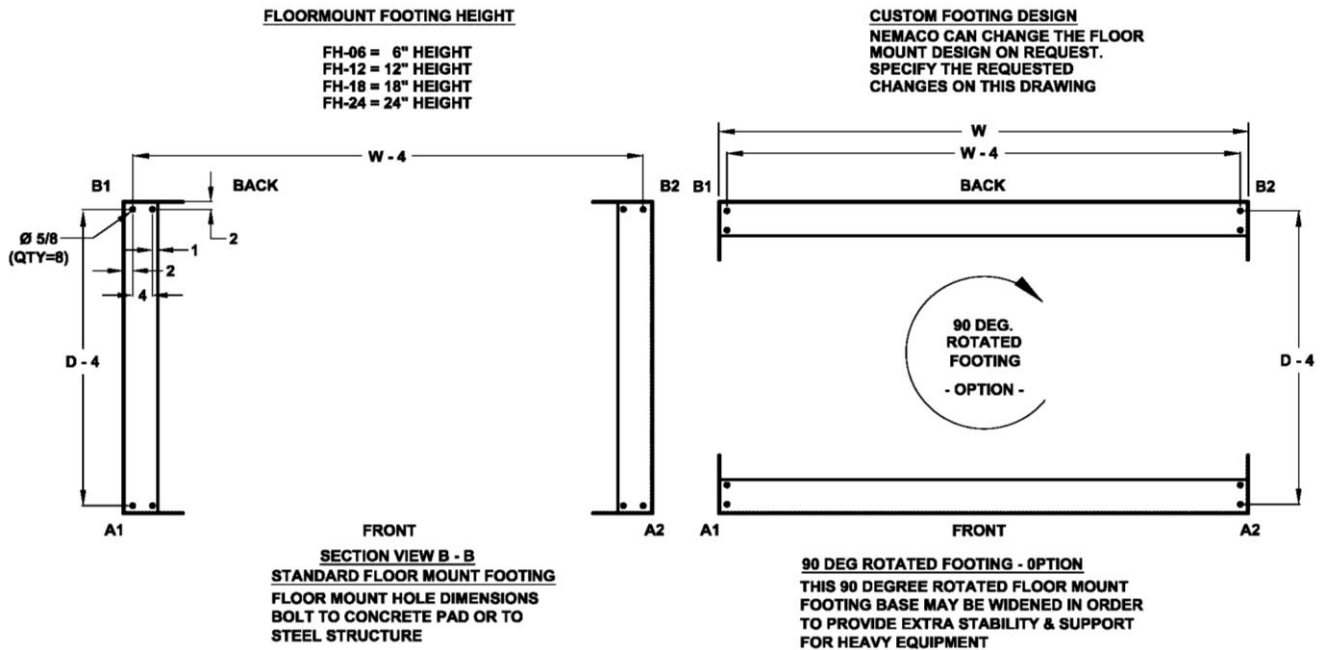

Outdoor NEMA 4 - 19" Rack Cabinet - 4 Door - Air Conditioned

NEMACO^{TM}
Excellent Electrical Enclosures

FIGURE 4 FLOORMOUNT FOOTING - OPTIONS AVAILABLE

Air Conditioned - NEMA 4/4X - 19" Rack Server - Enclosures & Thermal Analysis Solutions

- Call US about assisting you with Thermal Analysis for proper sizing of Air Conditioners for Cooling.
- We offer "Smart" Air Conditioners with Remote Control Access & SCADA Ethernet Communications.
- 1,000 BTU to 20,000 BTU Air Conditioners are available with integrated heating options.

Wire Ways & Cable Trays for Electrical Wiring and Fiber Optic Cables

- Call US about assisting you with Copper Electrical Wiring / Fiber Optic Cables - Wire Ways
- We offer "Custom" Aluminum and Powder Coated Wire Ways for signal / power / fiber optic cables.

Rackmount - Server / SCADA - Enclosure & Cabinets - Solutions

- Call US about Custom - 304 / 316 - NEMA 4X -Stainless Steel - 19" Rackmount Enclosures & Cabinets
- We offer Aluminum, Stainless & Powder Coated Steel 19" Rack Rails for SCADA & Server Equipment