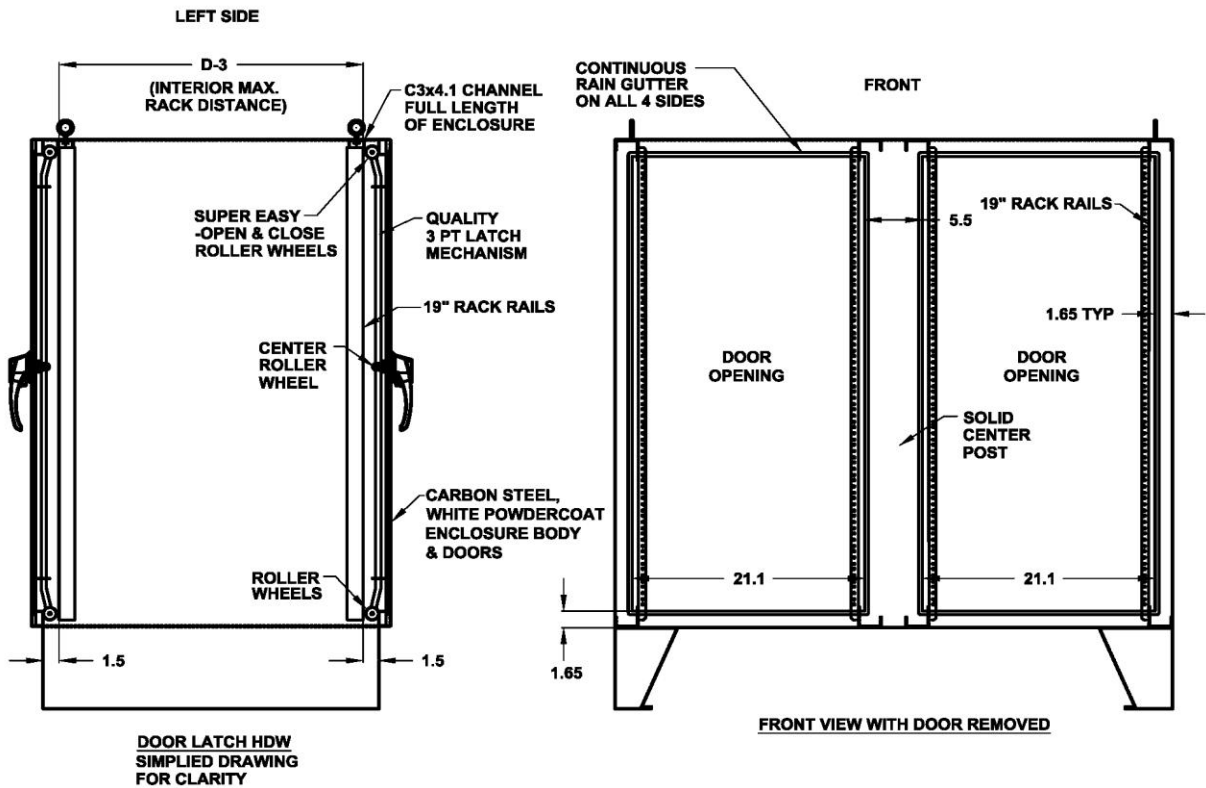

FIGURE 1 NEMACO OUTDOOR - NEMA 4 - 19" RACKMOUNT SERVER - CABINET

DOOR LATCH HDW
SIMPLIFIED DRAWING
FOR CLARITY

FIGURE 2 NEMA 4 - 19" RACKMOUNT SERVER - CABINET FEATURES