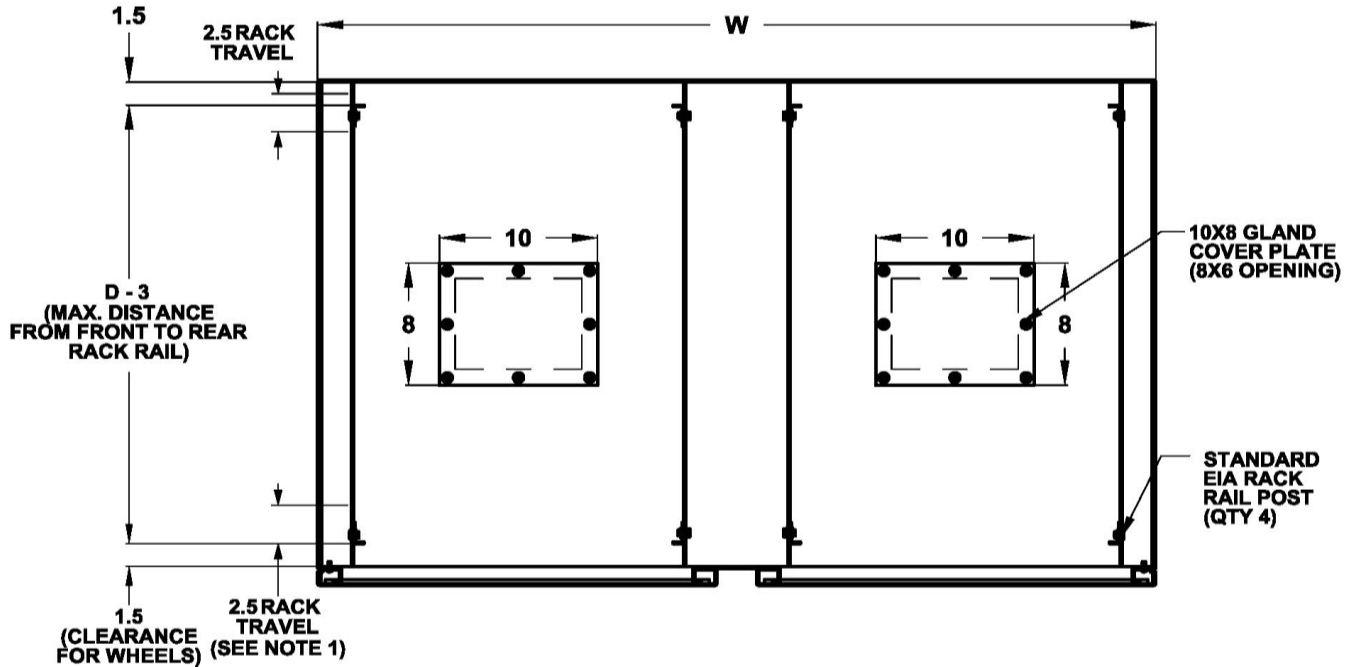

**FIGURE 3 SECTION VIEW A-A
COVER PLATE OPTIONS**

REMOVABLE - NEMA 4 / 4X - GLAND PLATE COVER - OPTIONS			
PART#	COVER SIZE	CUT-OUT DIMENSIONS	DESCRIPTION
FP1008-PC	10"X8"	8"X6"	COVER PLATE - POWDERCOATED STEEL (12 GA)
FP1008-PCA	10"X8"	8"X6"	COVER PLATE - POWDERCOATED ALUMINUM (1/8")
FP1008-304SS	10"X8"	8"X6"	COVER PLATE - 304 STAINLESS STEEL (12 GA)
FP1008-316SS	10"X8"	8"X6"	COVER PLATE - 316 STAINLESS STEEL (12 GA)