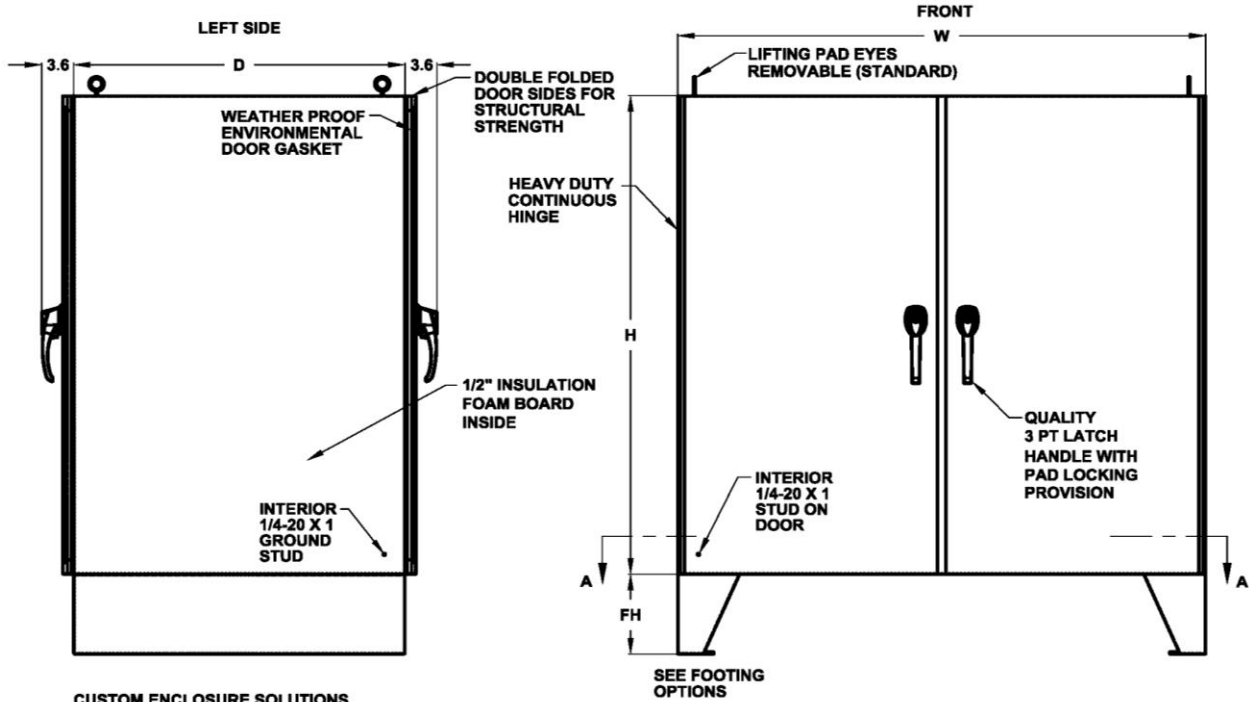

Radiant Barrier Foam Insulation

Exterior Doors are Removable

Outdoor NEMA 4 - 19" Rack Cabinet - 4 Door - Air Conditioned

NEMACO™

Excellent Electrical Enclosures

CUSTOM ENCLOSURE SOLUTIONS
NEMACO OFFERS CUSTOM ENCLOSURE SOLUTIONS, ADD NOTES & MARK THE DRAWING FOR YOUR APPLICATION.