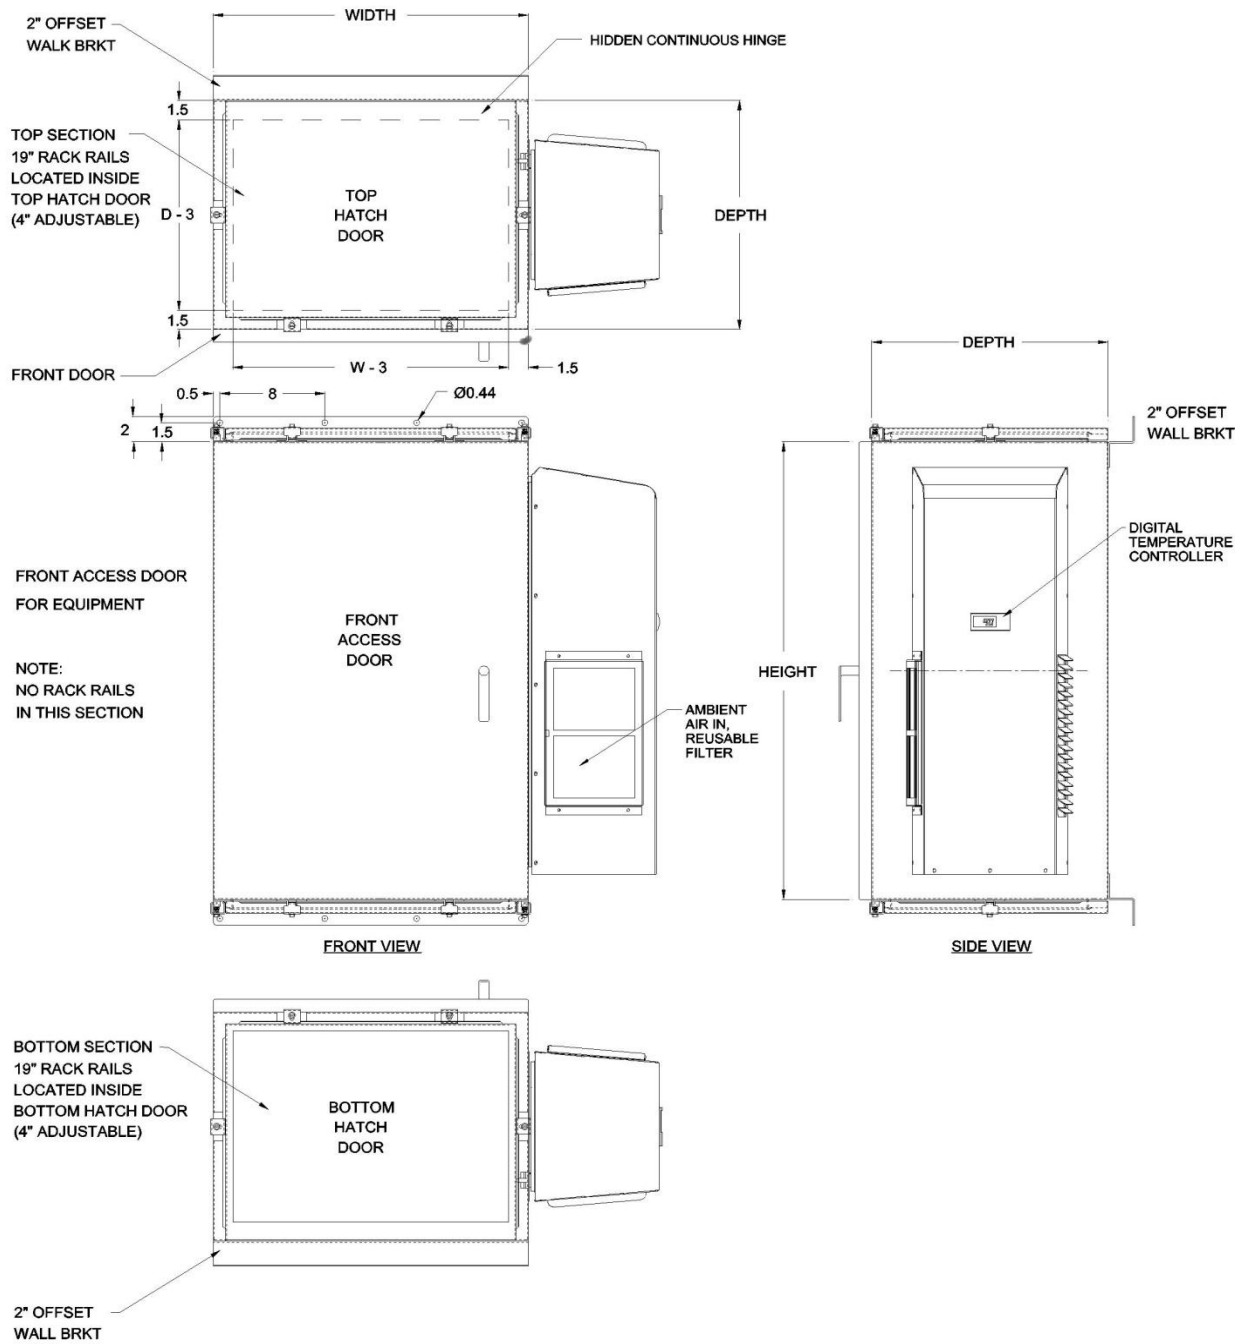

NEMA 4 - 19" Top Rack Server Enclosure - 3 Door - A/C Cooled

NEMA 4/12 Type - 19" Top Rackmount Enclosure Drawing

Call for Pricing & Availability

Nemaco@NemacoTech.com

Note: Powder Coated Steel (3/8" Sq Hole) is the Standard Rack Rail System.

Aluminum Rack Rails & other options can be added to the enclosures.