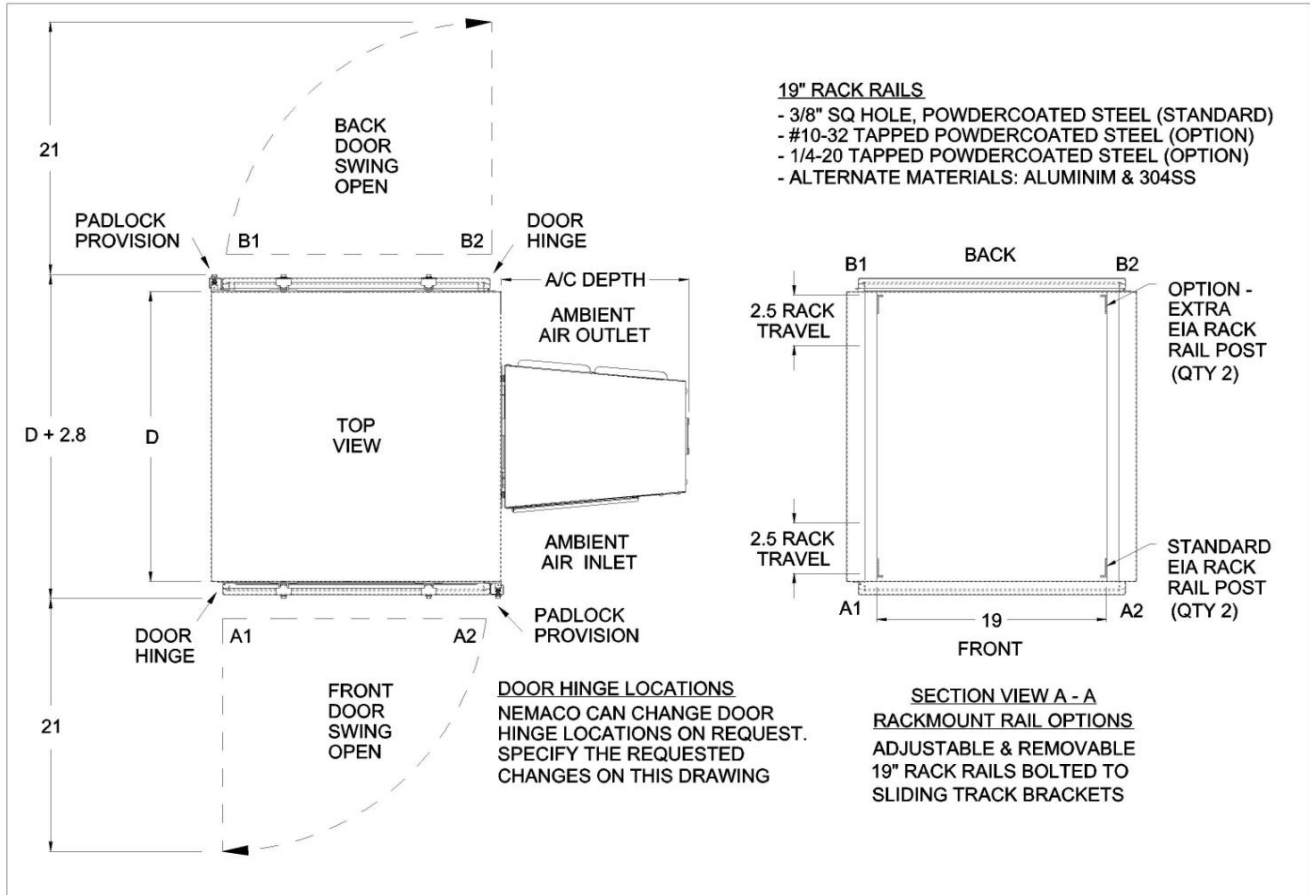

Quality Enclosure Solutions

NEMACO - OUTDOOR - AIR CONDITIONED - NEMA 4 - 19" RACKMOUNT SERVER ENCLOSURE

RACK SERVER CABINET DOOR HARDWARE- OPTIONS

- NEMA (JIC) SCREW LATCHES - ZINC COATED (STANDARD)
- NEMA (JIC) SCREW LATCHES - 304 STAINLESS STEEL