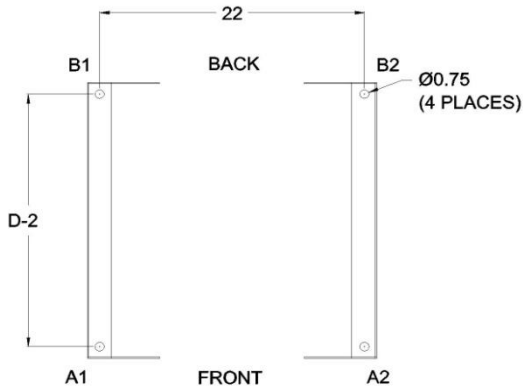

NEMACO™

Excellent Electrical Enclosures

Nemaco Tel. 281-251-4233	Quality Enclosure Solutions
NemacoTech.com	

FLOORMOUNT FOOTING - OPTIONS

FLOORMOUNT FOOTING HEIGHT

FH-06 = 6" HEIGHT
 FH-12 = 12" HEIGHT
 FH-18 = 18" HEIGHT
 FH-24 = 24" HEIGHT