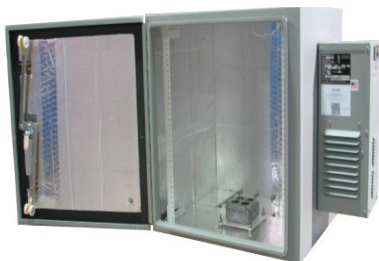

NEMA 4/12 - 19" Rack Server Cabinet - Wall Mount

NEMACO

Excellent Electrical Enclosures

Heavy Duty - NEMA 4/12 - Powder Coated Rack Server Cabinets

- Exceptional - Quality - Rugged Enclosures - designed for - All Weather Outdoor Usage.
- NEMA 4/12 "PCE" Enclosures designed for Toughest Rainy and Washdown Environments
- Heavy Duty - Door Seals - Super "Rain Guard" Protection - Strong & Rigid Door Construction
- NEMA 4/12 Environmental Seals - Total Dust, Snow and Rain Resistance.

Wall Mount NEMA 4/12 Cabinet

Call Nemaco for Pricing & Availability

NemacoTech.com

Quality Enclosure Solutions

- KEY FEATURES • EXCELLENT QUALITY •

Easy to Open 3 PT Latch Roller

Rugged Handles - Security Features

NEMA 4X Rain Gutter

Thermal Insulation

Quad Electrical Outlet Box (Option)

Electrical Gland Cover Plates

Page 1 of 6

NEMA 4/12 - 19" Rack Server Cabinet - Wall Mount

NEMACO

Excellent Electrical Enclosures