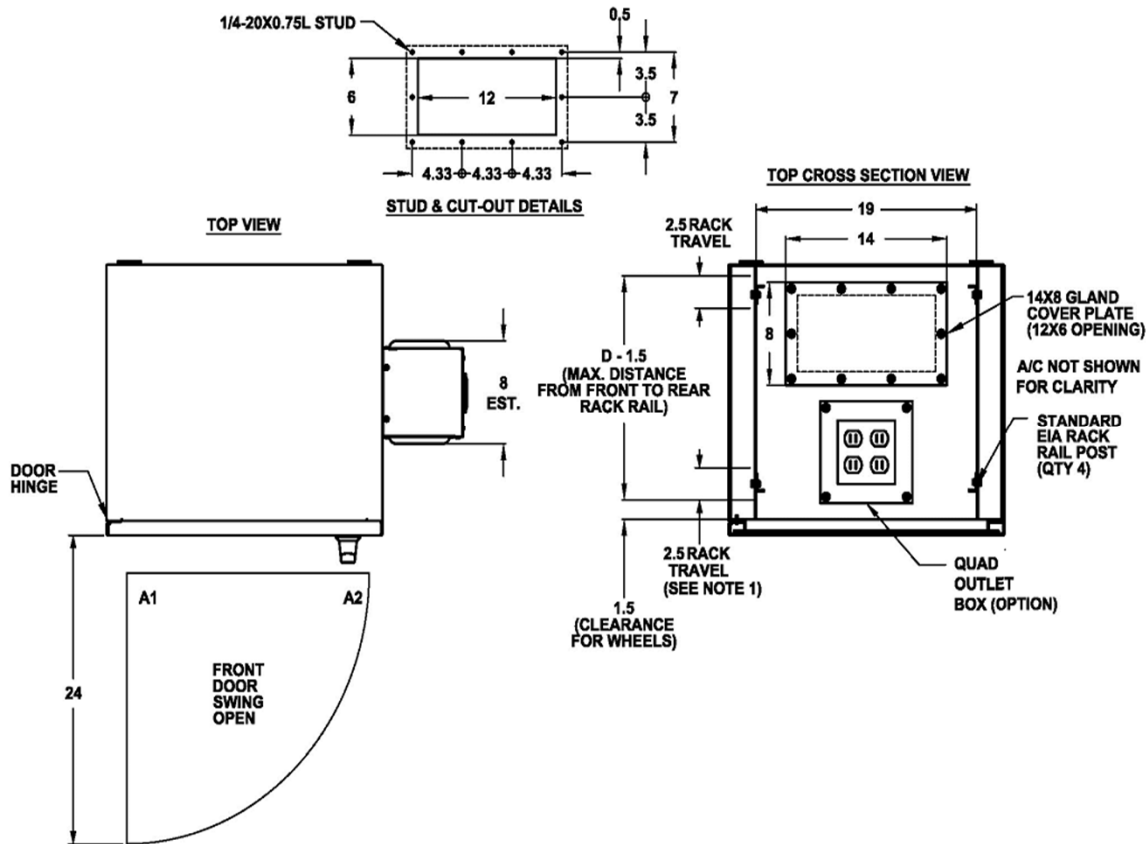

NEMACO

Excellent Electrical Enclosures

Call Nemaco for Pricing & Availability

NemacoTech.com

Quality Enclosure Solutions

FIGURE 3 DOORS, RACK RAILS & COVER PLATE OPTIONS

ADDITIONAL - COVER PLATE - OPTIONS			
PART#	COVER	CUT-OUT DIMENSIONS	DESCRIPTION
FP0606-PC	6"x6"	4"x4"	COVER PLATE - POWDERCOATED STEEL (12 GA)
FP0606-PCA	6"x6"	4"x4"	COVER PLATE - POWDERCOATED ALUMINUM (1/8")
FP0606-304SS	6"x6"	4"x4"	COVER PLATE - 304 STAINLESS STEEL (12 GA)
FP0606-316SS	6"x6"	4"x4"	COVER PLATE - 316 STAINLESS STEEL (12 GA)
FP0808-PC	8"x8"	6"x6"	COVER PLATE - POWDERCOATED STEEL (12 GA)
FP0808-PCA	8"x8"	6"x6"	COVER PLATE - POWDERCOATED ALUMINUM (1/8")
FP0808-304SS	8"x8"	6"x6"	COVER PLATE - 304 STAINLESS STEEL (12 GA)
FP0808-316SS	8"x8"	6"x6"	COVER PLATE - 316 STAINLESS STEEL (12 GA)