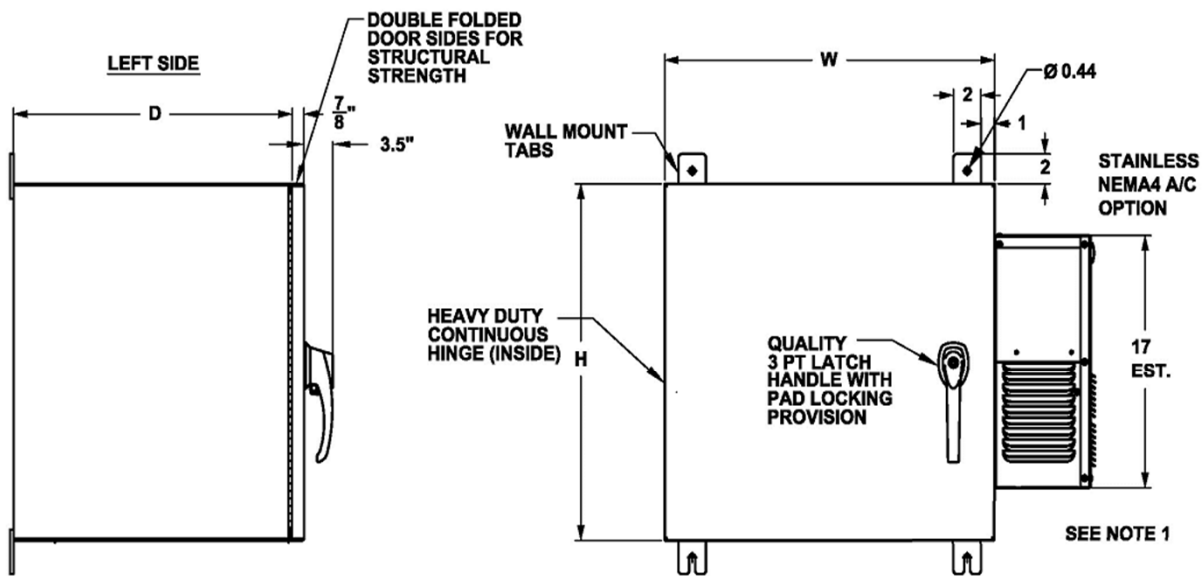

Quality - NEMA 4 - Rackmount Server Cabinet - Powder Coated

CUSTOM ENCLOSURE SOLUTIONS
NEMACO OFFERS CUSTOM ENCLOSURE SOLUTIONS, ADD NOTES & MARK THE DRAWING FOR YOUR APPLICATION.

FIG. 1 - NEMA 4 - "PCE" POWDER COATED 19" RACK SERVER ENCLOSURE - EXTERIOR DIMENSIONS

NOTE 1. Select Air Conditioner on page 2 for proper Enclosure Sizing.