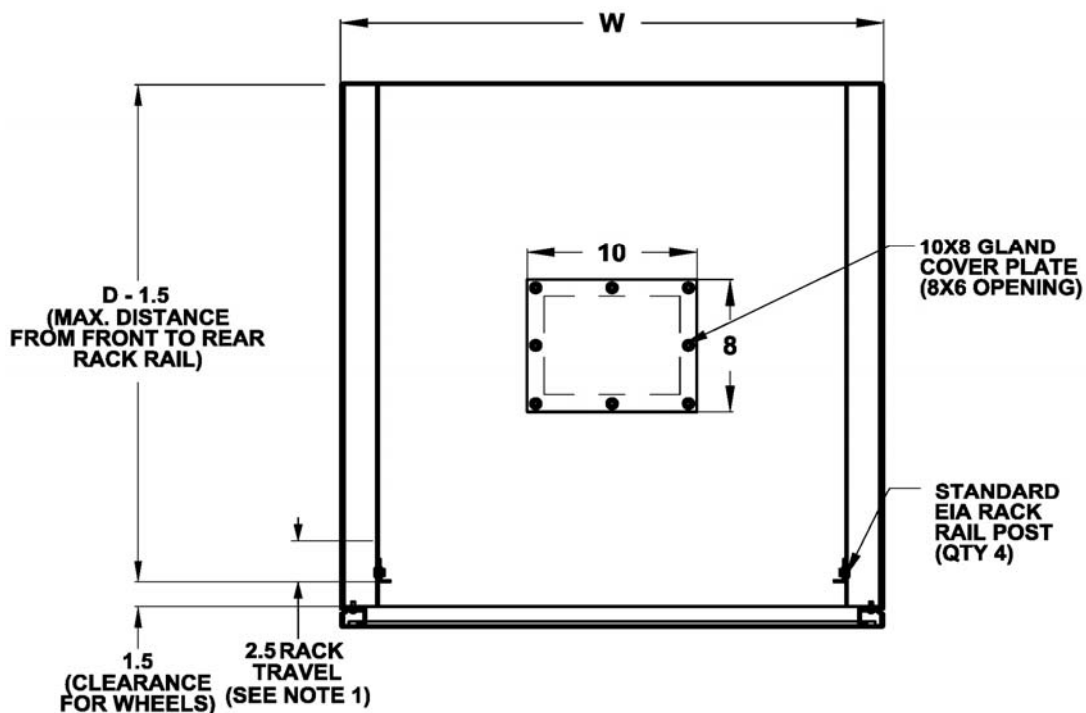

## NEMACO™

Excellent Electrical Enclosures

**FIGURE 4 SECTION VIEW A-A COVER PLATE OPTIONS**

REMOVABLE - GLAND PLATE COVERS - OPTION			
PART#	COVER SIZE	CUT-OUT DIMENSIONS	DESCRIPTION
FP1008-PC	10"X8"	8"X6"	COVER PLATE - POWDERCOATED STEEL (12 GA)
FP1008-PCA	10"X8"	8"X6"	COVER PLATE - POWDERCOATED ALUMINUM (1/8")
FP1008-304SS	10"X8"	8"X6"	COVER PLATE - 304 STAINLESS STEEL (12 GA)
FP1008-316SS	10"X8"	8"X6"	COVER PLATE - 316 STAINLESS STEEL (12 GA)