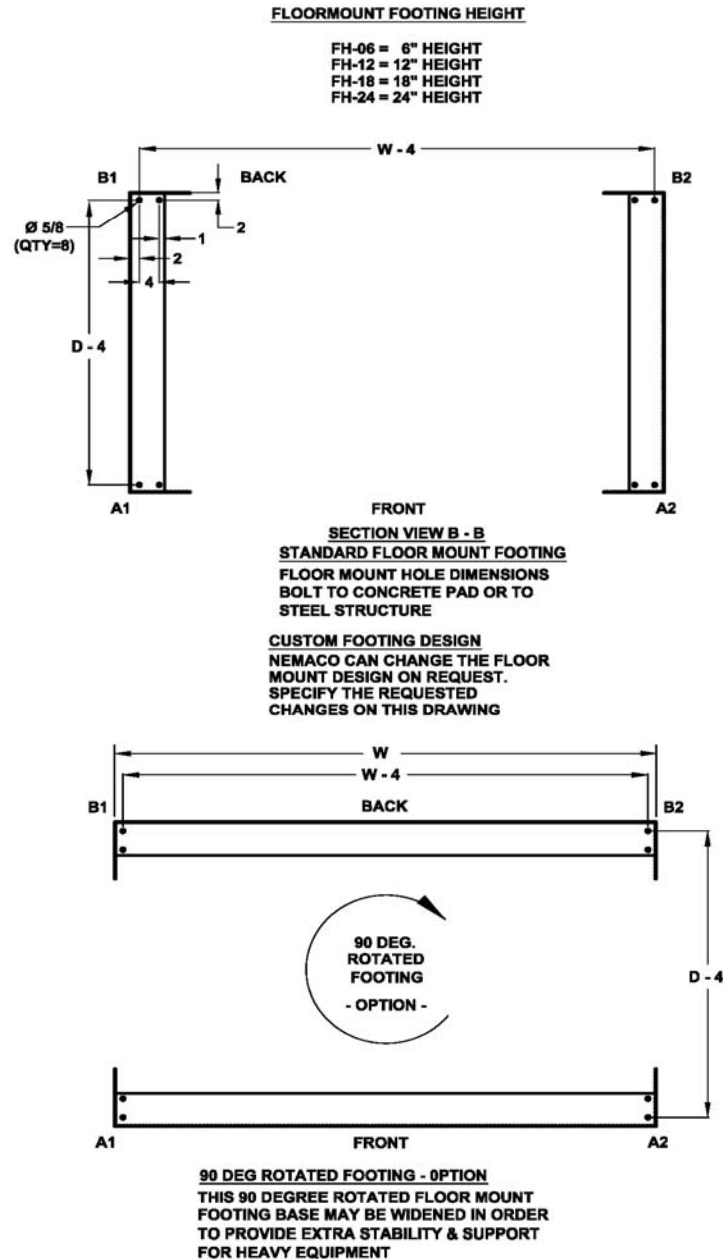

NEMA 3R Enclosures - Stainless - Free Standing - Fan Cooled

NEMACO™

Excellent Electrical Enclosures

FIGURE 5 FLOORMOUNT FOOTING - OPTIONS AVAILABLE

- We offer "Smart" Air Conditioners with Remote Control Access & SCADA Ethernet Communications.
- 1,000 BTU to 20,000 BTU Air Conditioners are available with integrated heating options.

Wire Ways & Cable Trays for Electrical Wiring and Fiber Optic Cables

- Call US about assisting you with Copper Electrical Wiring / Fiber Optic Cables - Wire Ways
- We offer "Custom" Aluminum, Stainless Steel and Powder Coated Wire Ways.

Stainless Steel - Rackmount - Server / SCADA - Enclosure & Cabinets - Solutions

- Call US about assisting you with - Custom - Stainless Steel - 19" Rackmount Enclosures & Cabinets
- We offer Aluminum, Stainless & Powder Coated Steel 19" Rack Rails for SCADA & Server Equipment