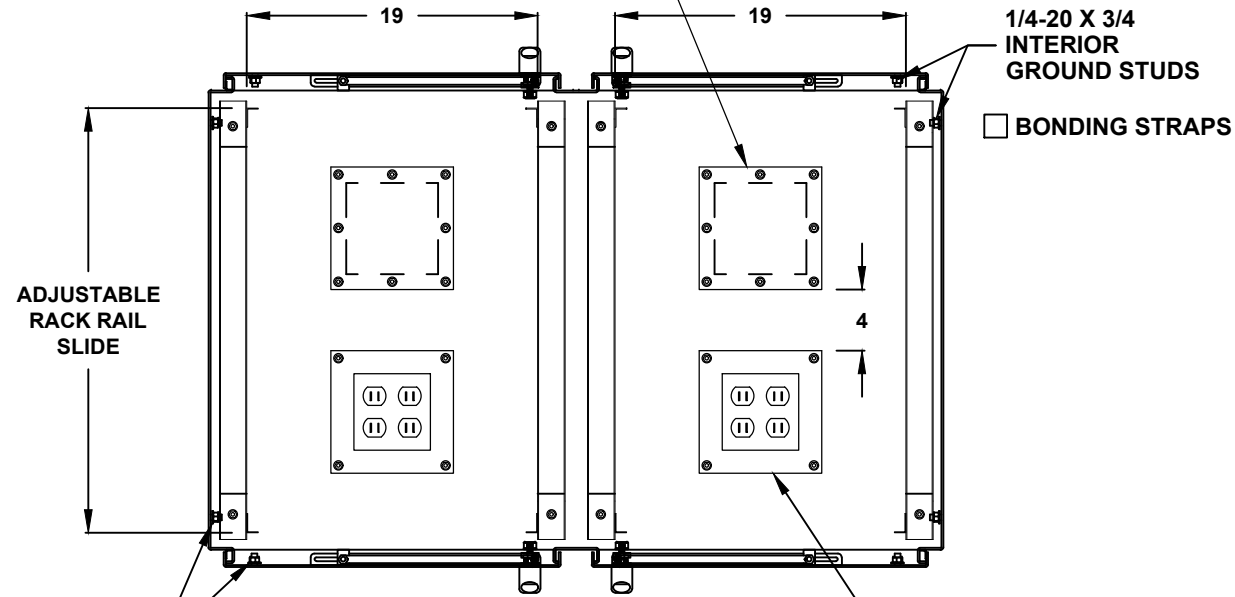

78" H x 48" W x 30" D 4 DOOR DESIGN

**BASE ACCESS COVER PLATE
(OPTION)**

- ☐ 8x8 PLATE (6x6 CUT-OUT)
- ☐ 8x16 PLATE (6x14 CUT-OUT)
- ☐ 12x12 PLATE (10x10 CUT-OUT)
- ☐ 16x16 PLATE (14x14 CUT-OUT)

SIDE ACCESS COVER PLATE MAT'L

- ☐ POWDER COATED STEEL
- ☐ POWDER COATED ALUMINUM
- ☐ STAINLESS STEEL, 304

1/4-20 X 3/4
INTERIOR
GROUND STUDS

☐ BONDING STRAPS

ADJUSTABLE
RACK RAIL
SLIDE

1/4-20 X 3/4
INTERIOR
GROUND STUDS

**QUAD OUTLET BOX
ON 8x8 PLATE (OPTION)**

- ☐ ADD QUAD BOX
- ☐ NOT REQUIRED

OUTLET BOX AMP.

- ☐ 15A
- ☐ 20A

CONDUIT/CABLE SEAL OPTIONS

- ☐ ROXTEC SEAL SOLUTION
- ☐ PIPE FITTING HUB
- ☐ CABLE GLAND

TOP CROSS SECTION VIEW B-B