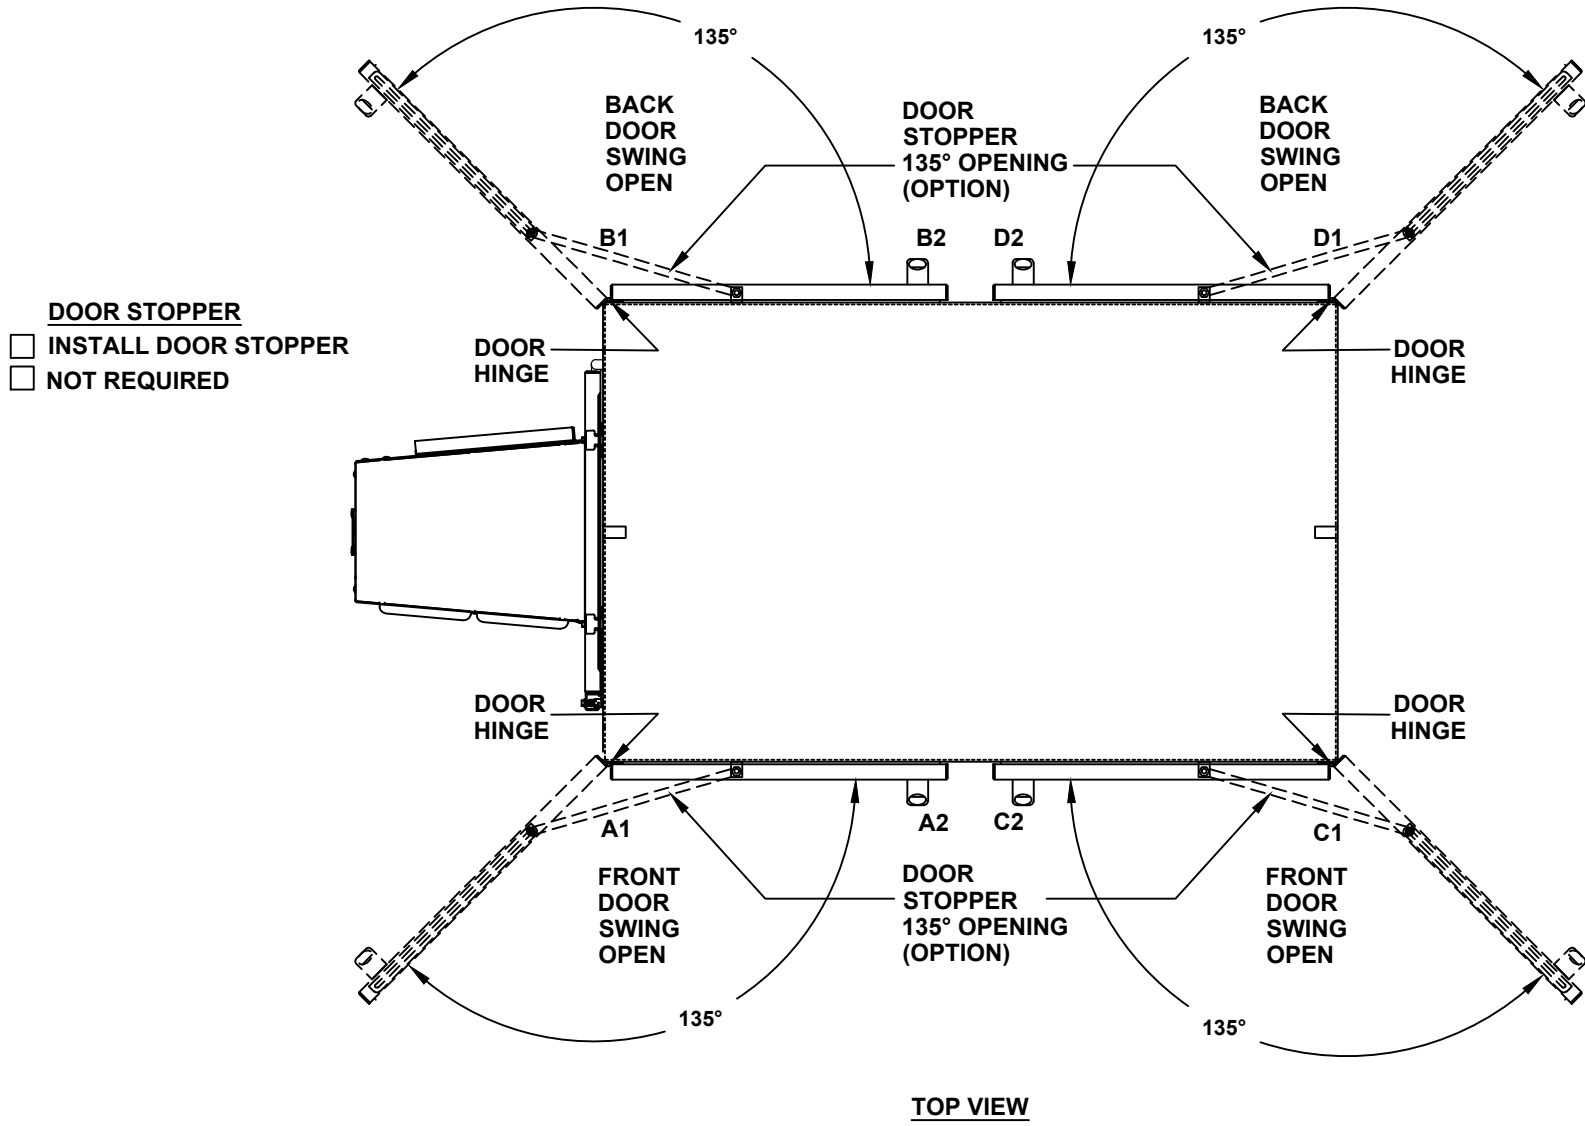

CROSS SECTION VIEW A-A

78" H x 48" W x 30" D 4 DOOR DESIGN

78" H x 48" W x 30" D 4 DOOR DESIGN

**BASE ACCESS COVER PLATE
(OPTION)**

- 8x8 PLATE (6x6 CUT-OUT)
- 8x16 PLATE (6x14 CUT-OUT)
- 12x12 PLATE (10x10 CUT-OUT)
- 16x16 PLATE (14x14 CUT-OUT)

78" H x 48" W x 30" D
4 DOOR DESIGN

FRONT VIEW
NEMACO™ ©2023

NEMACO™

Nemaco.com

78" H x 48" W x 30" D 4 DOOR DESIGN

N4-784830-F2DDXX19 (X2) 8/8