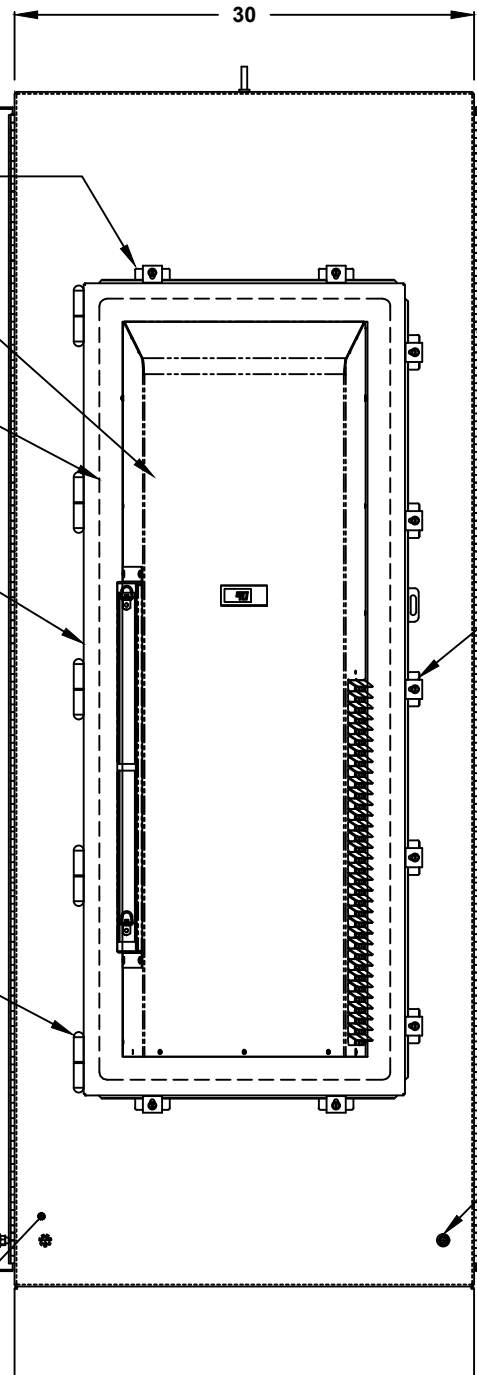

NEMA 4/12 - ENCLOSURE
19" RACKMOUNT - 42U HEIGHT
FLOOR MOUNT

78" H x 48" W x 30" D
4 DOOR DESIGN

FILE NUMBER: E507642

AIR CONDITIONER (OPTION)
 REF. TO PAGE 2

- ENCLOSURE MATERIAL**
- POWDER COATED STEEL (CS)
 - POWDER COATED ALUMINUM (AL)

- DOOR HANDLES**
- PADLOCK PROVISION (STANDARD)
 - KEYLOCK (OPTION)

- FLOOR KIT**
- 6" HT. (STANDARD)
 - 8" HT.
 - 10" HT.
 - 12" HT.
 - CUSTOM _____

*NOTE: UL & NON-UL OPTIONS AVAILABLE

FRONT VIEW

**78" H x 48" W x 30" D
4 DOOR DESIGN**

CROSS SECTION VIEW A-A

78" H x 48" W x 30" D 4 DOOR DESIGN

78" H x 48" W x 30" D 4 DOOR DESIGN

**BASE ACCESS COVER PLATE
(OPTION)**

- 8x8 PLATE (6x6 CUT-OUT)
- 8x16 PLATE (6x14 CUT-OUT)
- 12x12 PLATE (10x10 CUT-OUT)
- 16x16 PLATE (14x14 CUT-OUT)

78" H x 48" W x 30" D
4 DOOR DESIGN

FRONT VIEW
NEMACO™ ©2023

NEMACO™

Nemaco.com

78" H x 48" W x 30" D 4 DOOR DESIGN

N4-784830-F2DDXX19 (X2) 8/8