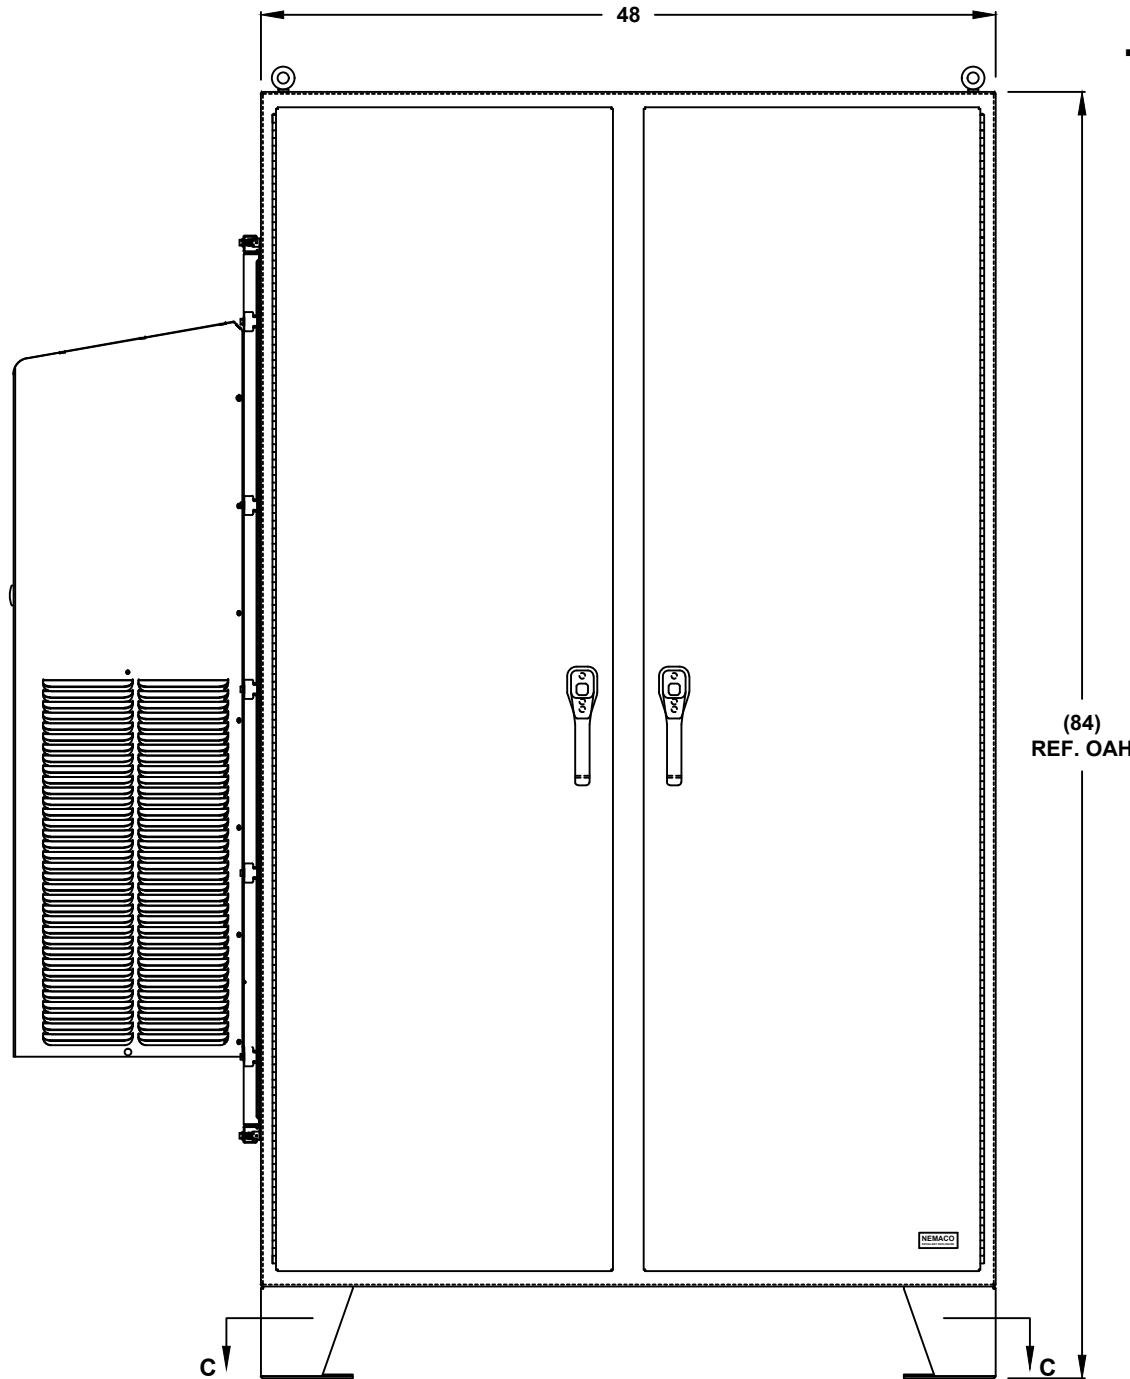

NEMA 4/12 - ENCLOSURE
19" RACKMOUNT - 42U HEIGHT
FLOOR MOUNT

78" H x 48" W x 30" D
4 DOOR DESIGN

FILE NUMBER: E507642

AIR CONDITIONER (OPTION)
 REF. TO PAGE 2

- ENCLOSURE MATERIAL**
- POWDER COATED STEEL (CS)
 - POWDER COATED ALUMINUM (AL)

CROSS SECTION VIEW A-A

78" H x 48" W x 30" D 4 DOOR DESIGN

78" H x 48" W x 30" D 4 DOOR DESIGN

**BASE ACCESS COVER PLATE
(OPTION)**

- 8x8 PLATE (6x6 CUT-OUT)
- 8x16 PLATE (6x14 CUT-OUT)
- 12x12 PLATE (10x10 CUT-OUT)
- 16x16 PLATE (14x14 CUT-OUT)

**QUAD OUTLET BOX
ON 8x8 PLATE (OPTION)**

- ADD QUAD BOX
- NOT REQUIRED

OUTLET BOX AMP.

- 15A
- 20A

CONDUIT/CABLE SEAL OPTIONS

- ROXTEC SEAL SOLUTION
- PIPE FITTING HUB
- CABLE GLAND

TOP CROSS SECTION VIEW B-B

78" H x 48" W x 30" D
4 DOOR DESIGN

FRONT VIEW
NEMACO™ ©2023

NEMACO™

Nemaco.com

78" H x 48" W x 30" D 4 DOOR DESIGN

N4-784830-F2DDXX19 (X2) 8/8