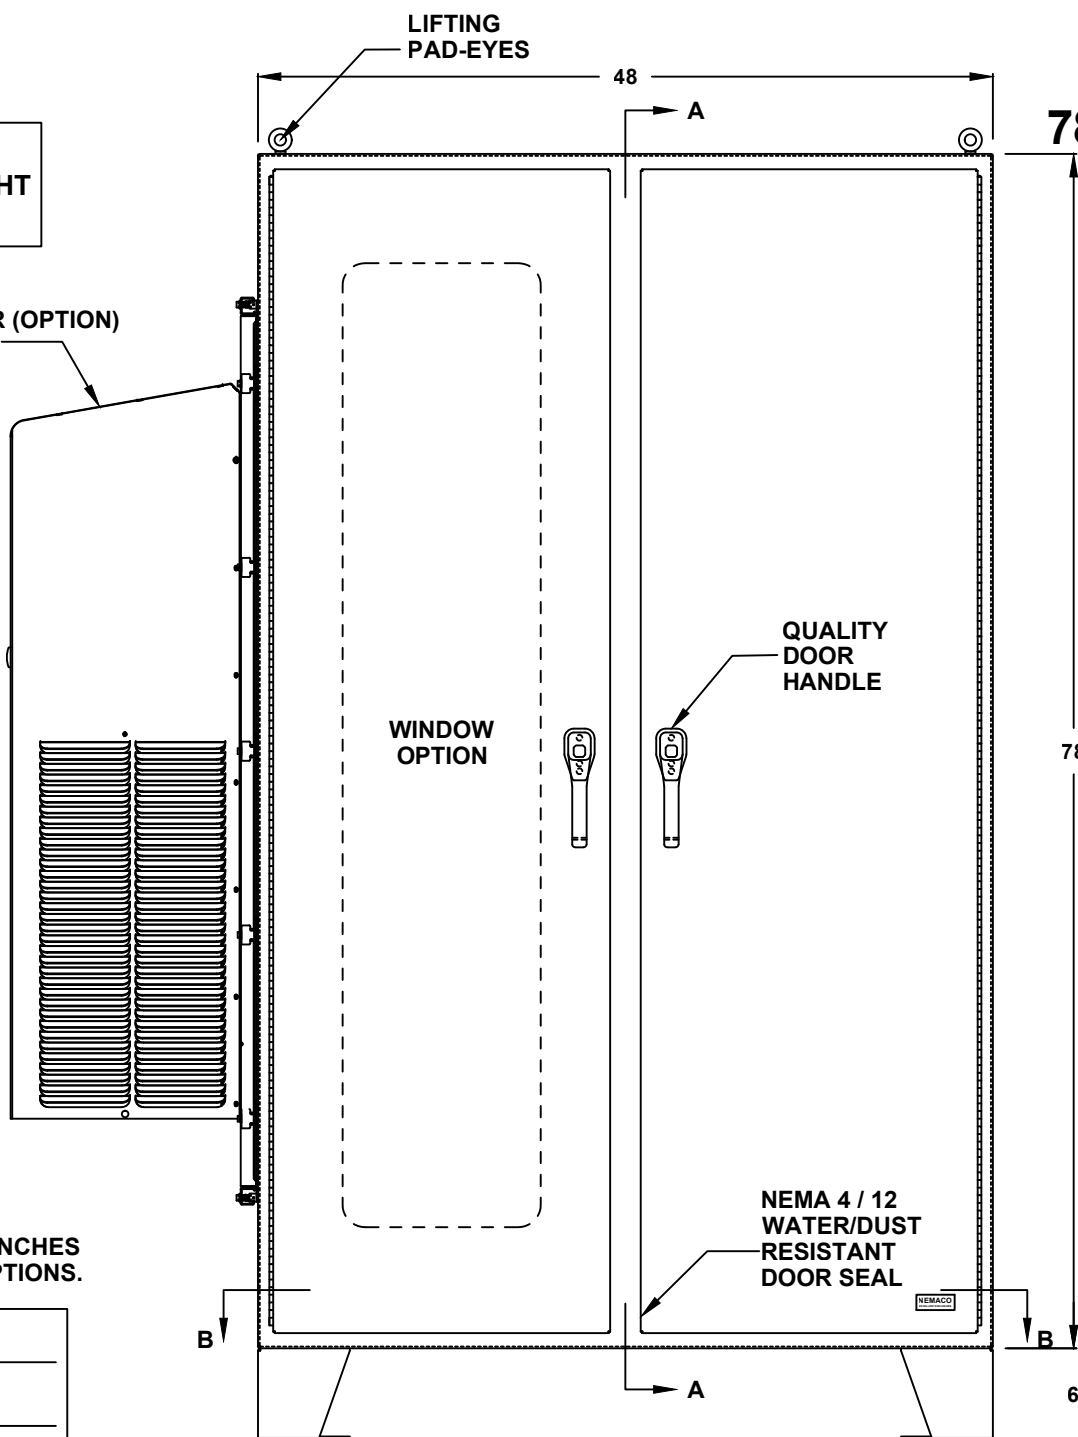

NEMA 4/12 - ENCLOSURE
19" RACKMOUNT - 42U HEIGHT
FLOOR MOUNT

78" H x 48" W x 30" D
4 DOOR DESIGN

FILE NUMBER: E507642

AIR CONDITIONER (OPTION)
REF. TO PAGE 2

1. **ENCLOSURE MATERIAL**
2. ☐ POWDER COATED STEEL (CS)
   - ☐ POWDER COATED ALUMINUM (AL)

1. **POWDERCOAT COLOR**
2. ☐ WHITE
   - ☐ LIGHT GRAY ANSI 70
   - ☐ DARK GRAY ANSI 61 (STANDARD)
   - ☐ BLACK
   - ☐ CUSTOM _____

1. **ENCLOSURE CONSTRUCTION**
2. ☐ 14 GA THK.
   - ☐ 12 GA THK.

1. **ENCLOSURE DOOR HINGE**
2. ☐ CONTINUOUS PIANO HINGE (STANDARD)
   - ☐ REMOVABLE LIFT OFF HINGE

ALL DIMENSIONS ARE ESTIMATED IN INCHES
AND MAY VARY DUE TO SELECTED OPTIONS.

_____
COMPANY NAME

_____
APPROVED (PRINTED NAME)

_____
SIGNATURE

_____
DATE

1. **LIFTING EYES**
2. ☐ WELDED PADEYES (STANDARD)
   - ☐ REMOVABLE PADEYES

1. ***WINDOW OPTIONS**
2. ☐ TINTED WINDOW
   - ☐ TEMPERED GLASS
   - ☐ NOT REQUIRED

1. **DOOR HANDLES**
2. ☐ PADLOCK PROVISION (STANDARD)
   - ☐ KEYLOCK (OPTION)

1. **FLOOR KIT**
2. ☐ 6" HT. (STANDARD)
   - ☐ 8" HT.
   - ☐ 10" HT.
   - ☐ 12" HT.
   - ☐ CUSTOM _____

*NOTE: UL & NON-UL OPTIONS AVAILABLE

FRONT VIEW