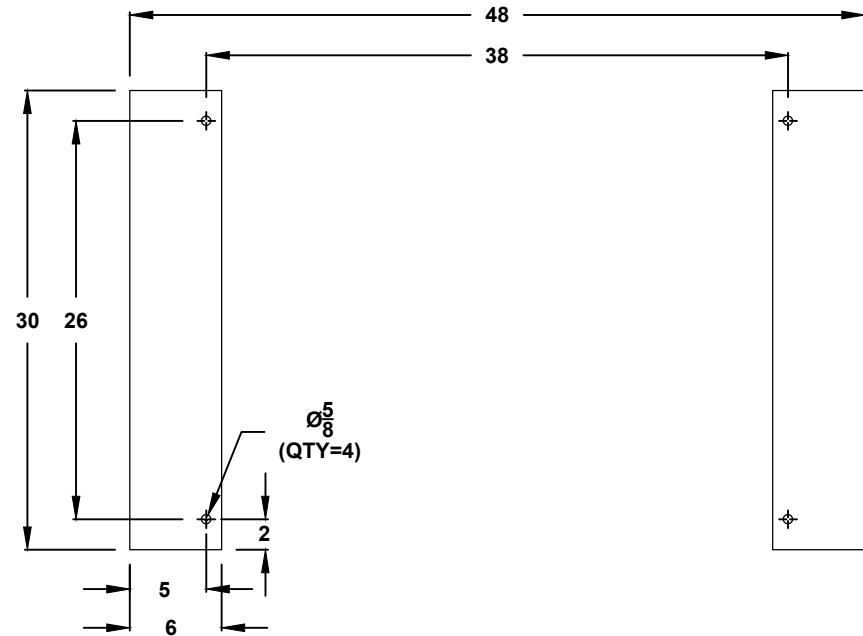

CROSS SECTION VIEW A-A

78" H x 48" W x 30" D 4 DOOR DESIGN

78" H x 48" W x 30" D 4 DOOR DESIGN

**BASE ACCESS COVER PLATE
(OPTION)**

- 8x8 PLATE (6x6 CUT-OUT)
- 8x16 PLATE (6x14 CUT-OUT)
- 12x12 PLATE (10x10 CUT-OUT)
- 16x16 PLATE (14x14 CUT-OUT)

**QUAD OUTLET BOX
ON 8x8 PLATE (OPTION)**

- ADD QUAD BOX
- NOT REQUIRED

OUTLET BOX AMP.

- 15A
- 20A

CONDUIT/CABLE SEAL OPTIONS

- ROXTEC SEAL SOLUTION
- PIPE FITTING HUB
- CABLE GLAND

TOP CROSS SECTION VIEW B-B

78" H x 48" W x 30" D
4 DOOR DESIGN

FRONT VIEW
NEMACO™ ©2023

NEMACO™

Nemaco.com

78" H x 48" W x 30" D 4 DOOR DESIGN

N4-784830-F2DDXX19 (X2) 8/8