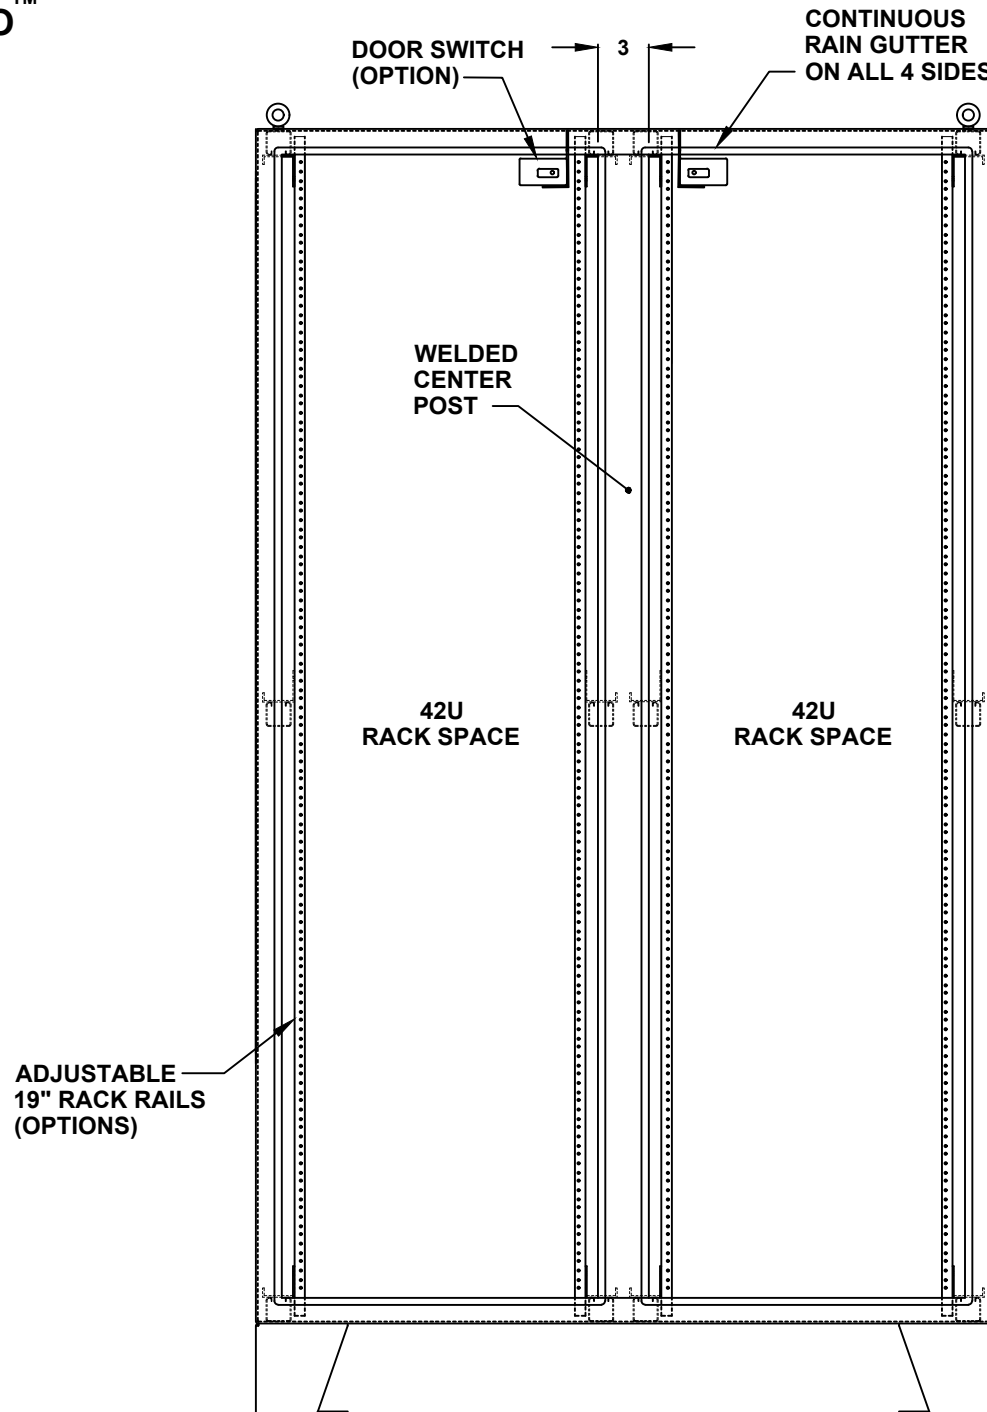

A/C SERVICE DOOR

- INSTALL A/C SERVICE DOOR
- NOT REQUIRED

A/C SERVICE DOOR HINGE

- REMOVABLE HINGE
- CONTINUOUS HINGE

A/C ADAPTOR PLATE

- INSTALL A/C ADAPTOR PLATE
- NOT REQUIRED

**78" H x 48" W x 30" D
4 DOOR DESIGN**

CROSS SECTION VIEW A-A

78" H x 48" W x 30" D 4 DOOR DESIGN

78" H x 48" W x 30" D 4 DOOR DESIGN

**BASE ACCESS COVER PLATE
(OPTION)**

- 8x8 PLATE (6x6 CUT-OUT)
- 8x16 PLATE (6x14 CUT-OUT)
- 12x12 PLATE (10x10 CUT-OUT)
- 16x16 PLATE (14x14 CUT-OUT)