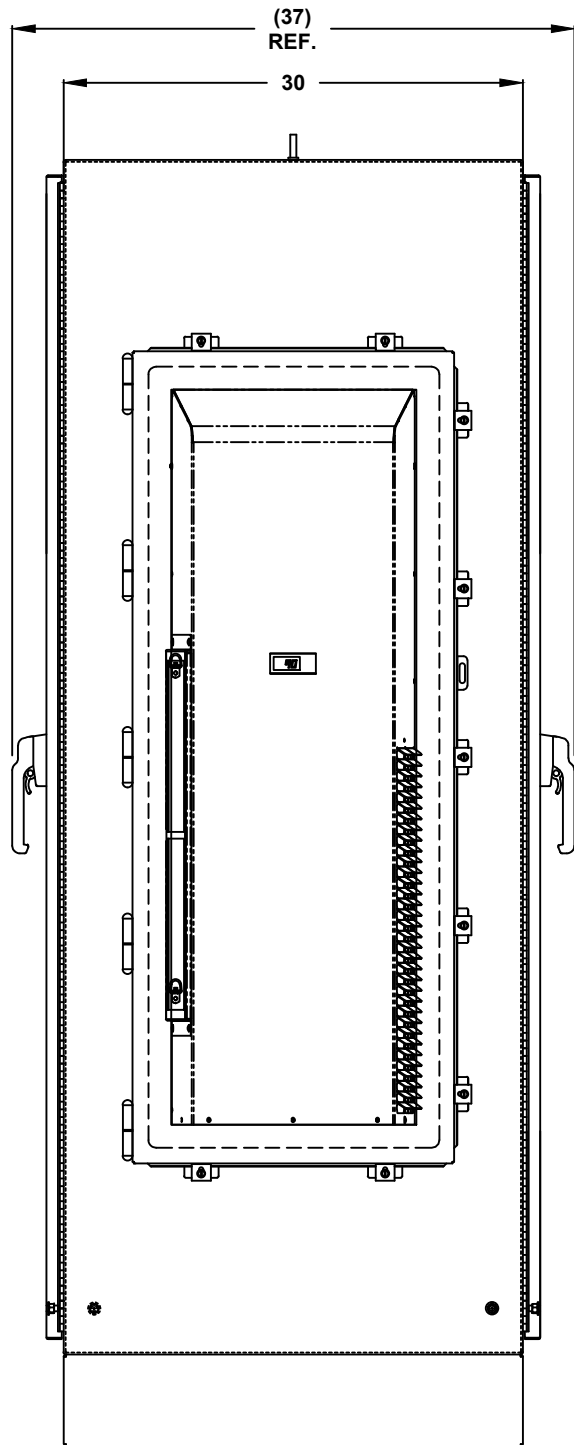

NEMA 4/12 - ENCLOSURE
19" RACKMOUNT - 42U HEIGHT
FLOOR MOUNT

78" H x 48" W x 30" D
4 DOOR DESIGN

FILE NUMBER: E507642

AIR CONDITIONER (OPTION)
 REF. TO PAGE 2

- ENCLOSURE MATERIAL**
- POWDER COATED STEEL (CS)
 - POWDER COATED ALUMINUM (AL)

CROSS SECTION VIEW A-A

78" H x 48" W x 30" D 4 DOOR DESIGN

78" H x 48" W x 30" D 4 DOOR DESIGN

**BASE ACCESS COVER PLATE
(OPTION)**

- 8x8 PLATE (6x6 CUT-OUT)
- 8x16 PLATE (6x14 CUT-OUT)
- 12x12 PLATE (10x10 CUT-OUT)
- 16x16 PLATE (14x14 CUT-OUT)

**QUAD OUTLET BOX
ON 8x8 PLATE (OPTION)**

- ADD QUAD BOX
- NOT REQUIRED

OUTLET BOX AMP.

- 15A
- 20A

CONDUIT/CABLE SEAL OPTIONS

- ROXTEC SEAL SOLUTION
- PIPE FITTING HUB
- CABLE GLAND

TOP CROSS SECTION VIEW B-B

78" H x 48" W x 30" D
4 DOOR DESIGN

FRONT VIEW
NEMACO™ ©2023

NEMACO™

Nemaco.com

78" H x 48" W x 30" D 4 DOOR DESIGN

N4-784830-F2DDXX19 (X2) 8/8