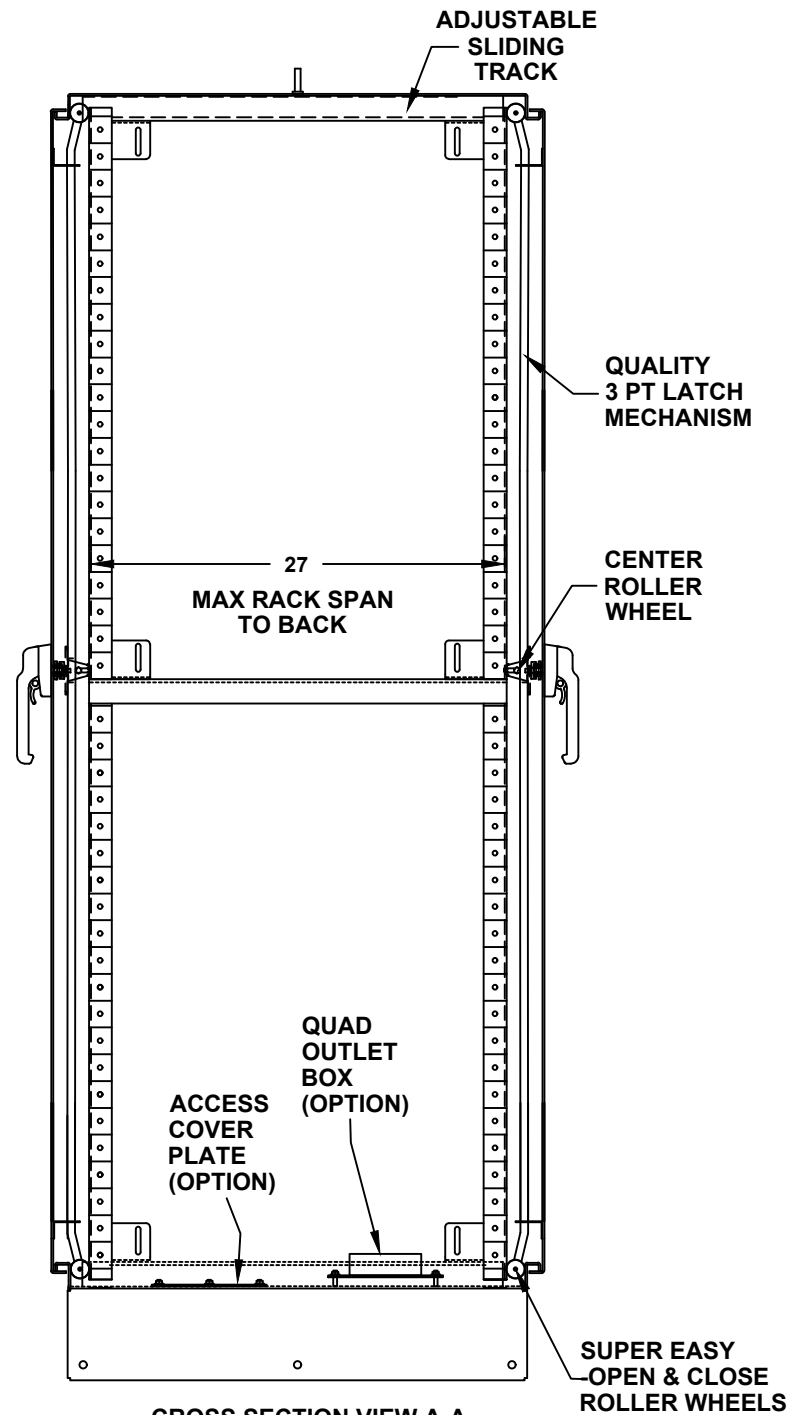

- POWDER COATED STEEL (STANDARD)
- 304 STAINLESS STEEL (HEAVY DUTY)

RACK RAIL MOUNTING HOLES

- #10-32 TAP (STANDARD)
- #1/4-20 TAP
- 3/8 SQUARE

**78" H x 48" W x 30" D
4 DOOR DESIGN**

- RACK SHELVES**
- STANDARD RACK SHELVES
 - SLIDING RACK SHELVES
 - RACK SHELF SUPPORT

CROSS SECTION VIEW A-A

78" H x 48" W x 30" D 4 DOOR DESIGN

78" H x 48" W x 30" D 4 DOOR DESIGN

**BASE ACCESS COVER PLATE
(OPTION)**

- 8x8 PLATE (6x6 CUT-OUT)
- 8x16 PLATE (6x14 CUT-OUT)
- 12x12 PLATE (10x10 CUT-OUT)
- 16x16 PLATE (14x14 CUT-OUT)

78" H x 48" W x 30" D
4 DOOR DESIGN

FRONT VIEW
NEMACO™ ©2023

NEMACO™

Nemaco.com

78" H x 48" W x 30" D 4 DOOR DESIGN

N4-784830-F2DDXX19 (X2) 8/8